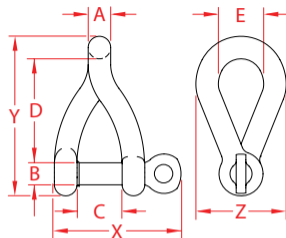

TWIST SHACKLE WITH CAPTIVE PIN

316 STAINLESS STEEL

Import

Precision
Cast

ITEM	A (size)	B	C	D	E	X (height)	Y (length)	Z (width)	WLL (lb)	WT (lb)	PACKAGING TYPE	EACH (qty)	INNER (qty)	CARTON (qty)	UPC
S0163-CP06	1/4"	0.23"	0.42"	1.00"	0.48"	1.32"	1.59"	0.95"	750	0.05	POLYBAG	1	10	300	791506062509
S0163-CP08	5/16"	0.31"	0.63"	1.30"	0.66"	1.73"	2.07"	1.26"	1,000	0.13	POLYBAG	1	10	250	791506062516
S0163-CP10	3/8"	0.38"	0.71"	1.80"	0.75"	2.19"	2.66"	1.51"	1,200	0.27	POLYBAG	1	5	125	791506062523

NOTE:
ALL DIMENSIONS ARE NOMINAL (+/- 3%) AND ARE SUBJECT TO CHANGE WITHOUT NOTICE.